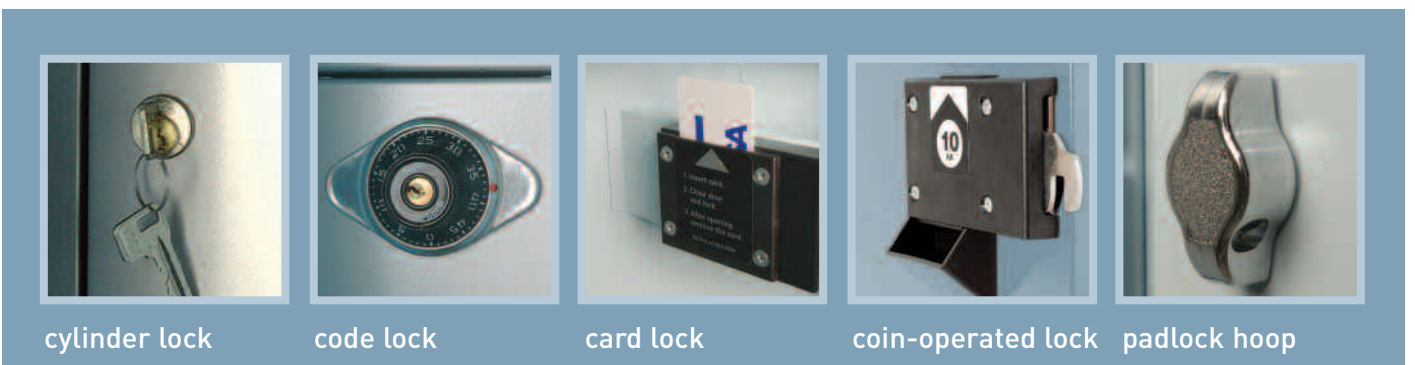

MEA

ATTRACTIVE DESIGN AND NEW FEATURES

Figures with measurements

Locks